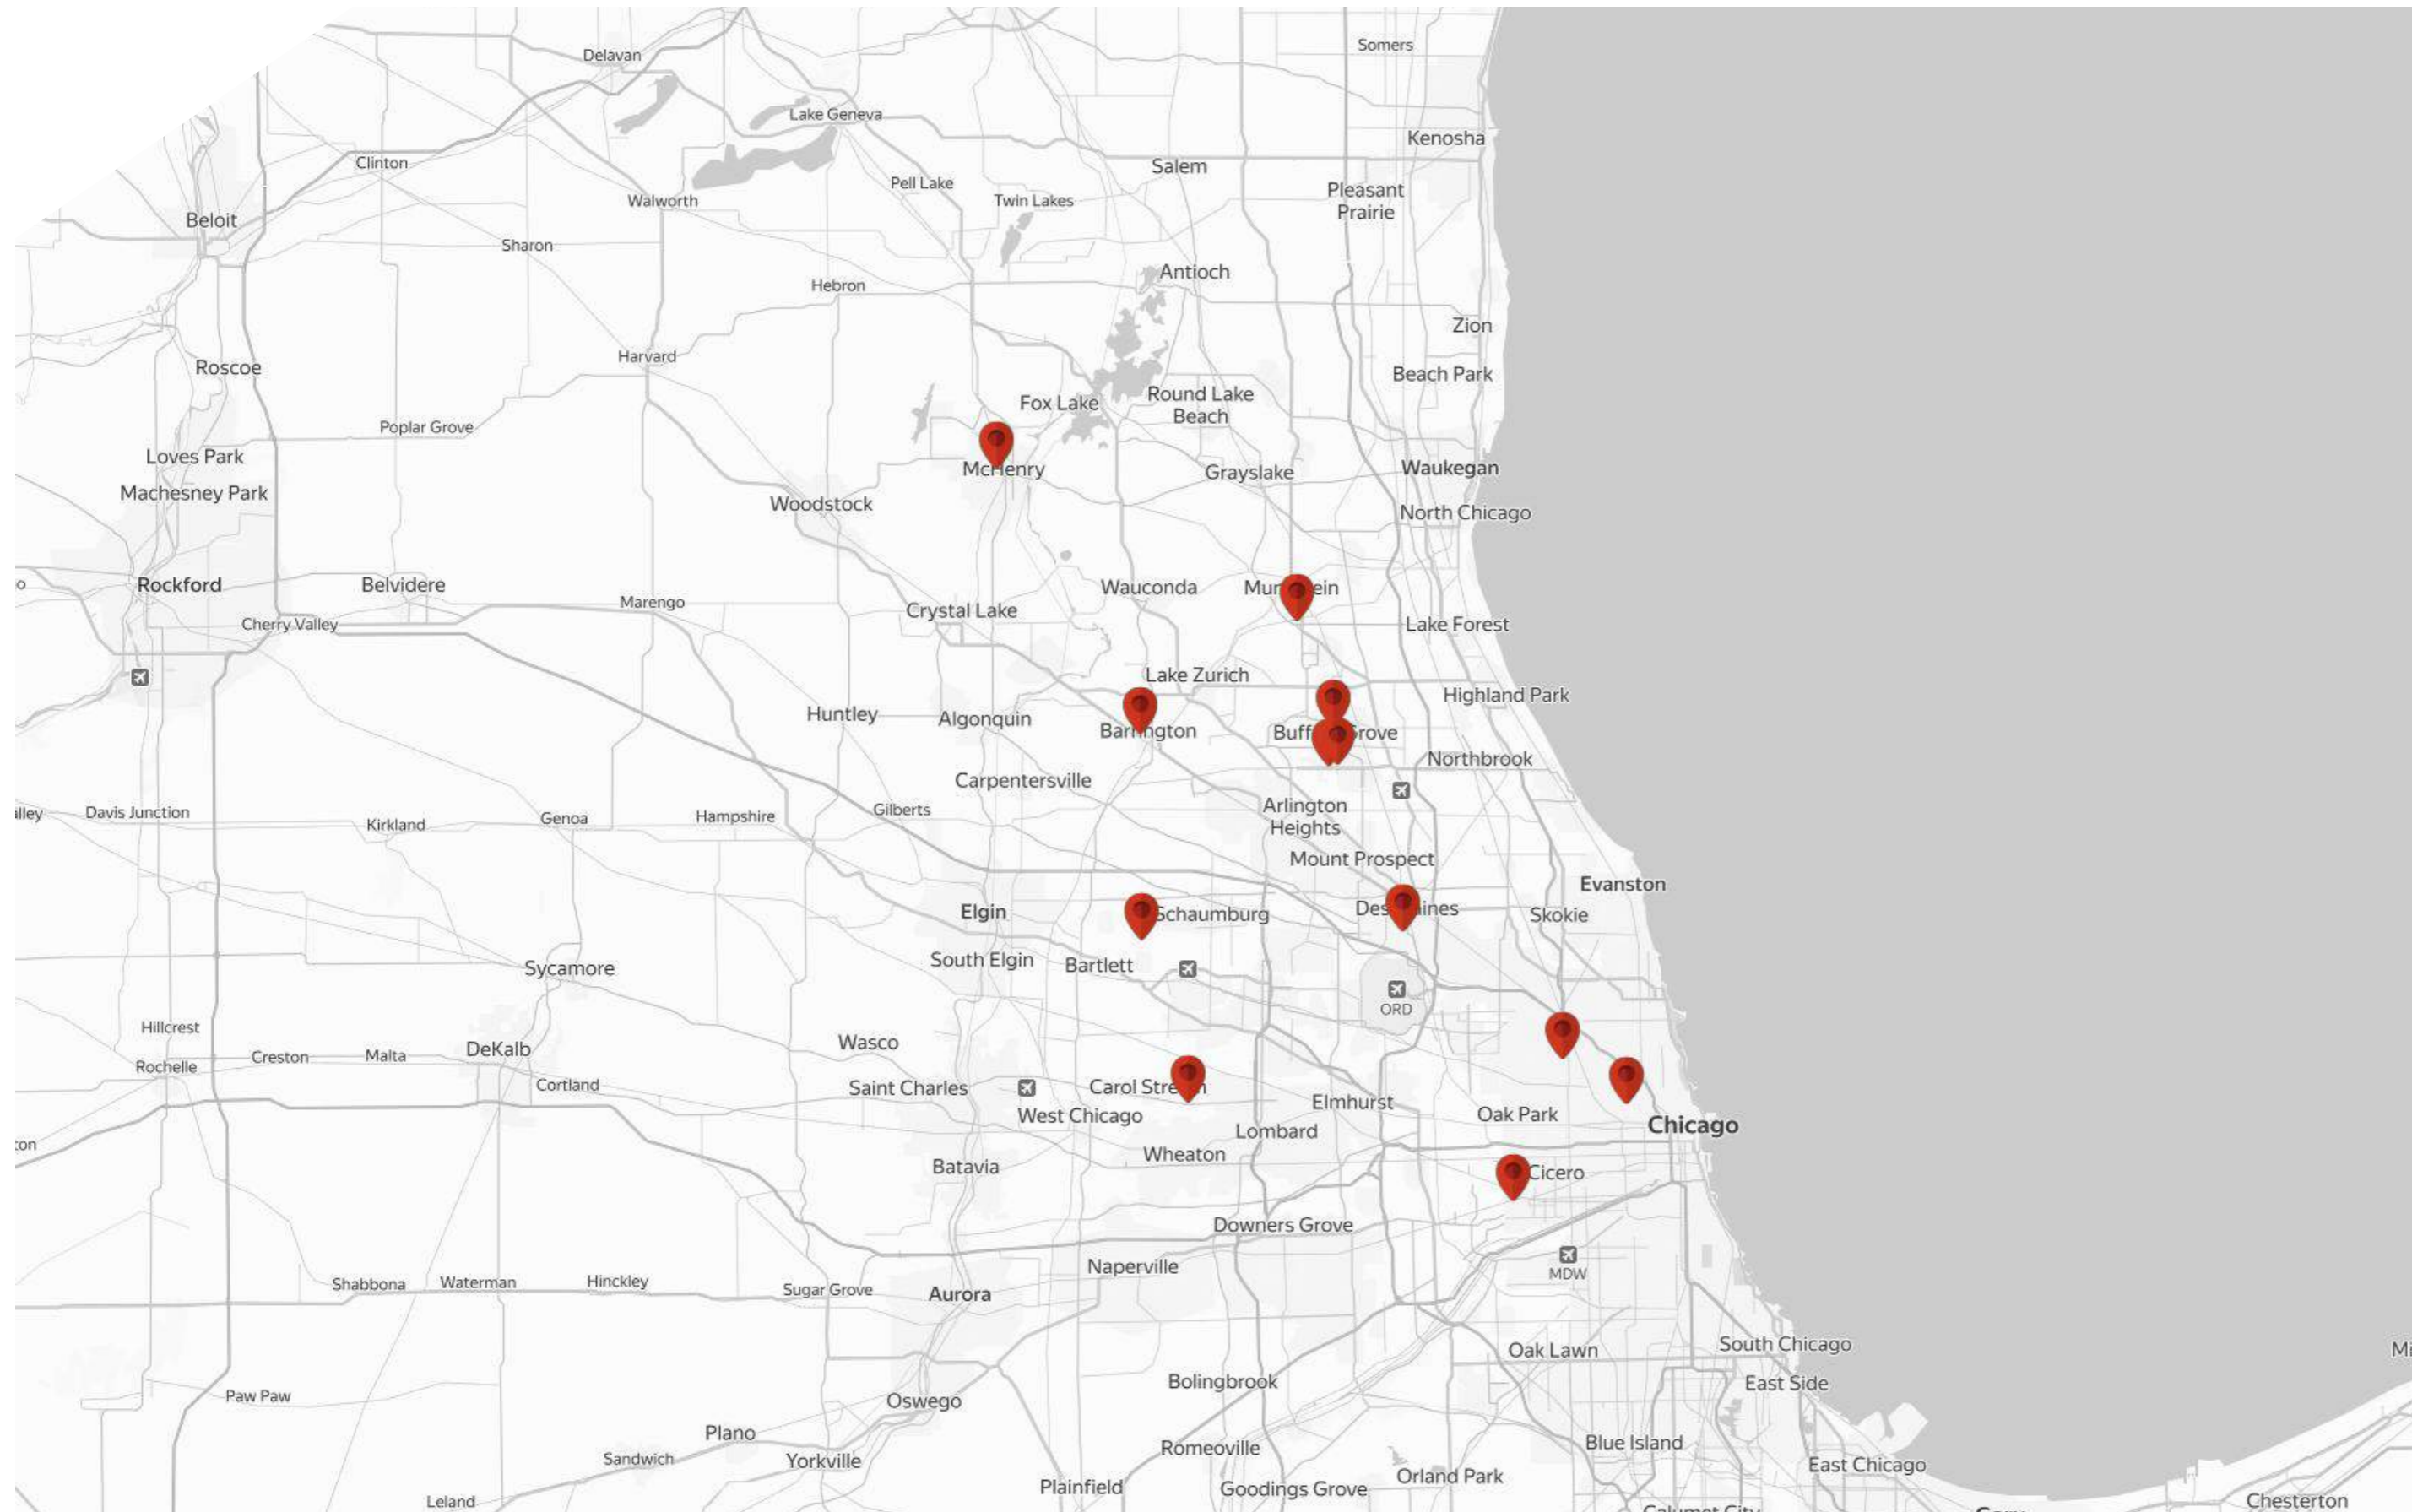

CHICAGO

Digital Network Located in Supermarkets and Grocery Stores

📍 Buffalo Grove, Des Plaines, McHenry, Berwyn, Hanover Park, Barrington, Mt Prospect, Carol Stream, Ukrainian Village

FLORIDA

Digital Network Located in Supermarkets, Grocery Stores, Beauty Salons and Restaurants