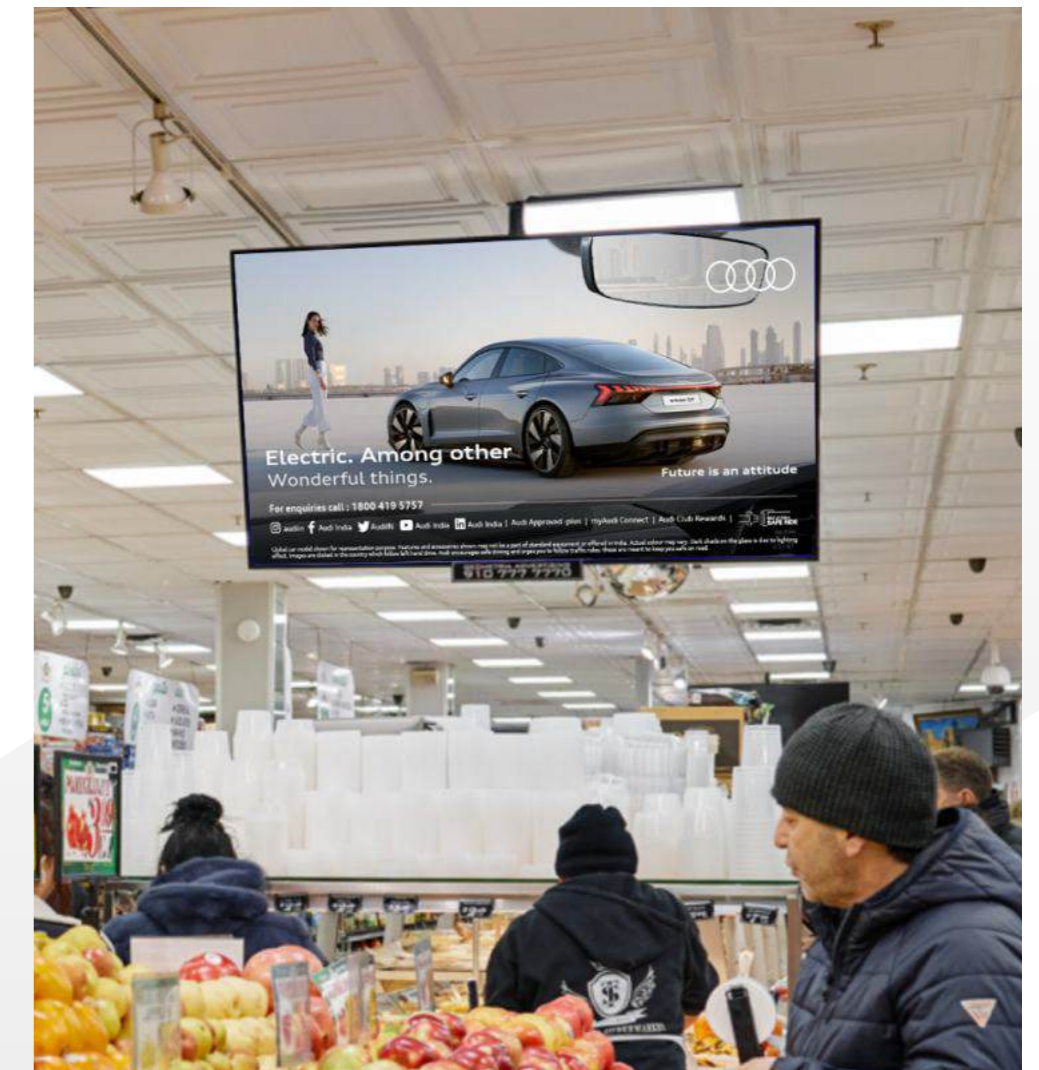

CHICAGO

Digital Network Located in Supermarkets and Grocery Stores

📍 Buffalo Grove, Des Plaines, McHenry, Berwyn, Hanover Park, Barrington, Mt Prospect, Carol Stream, Ukrainian Village