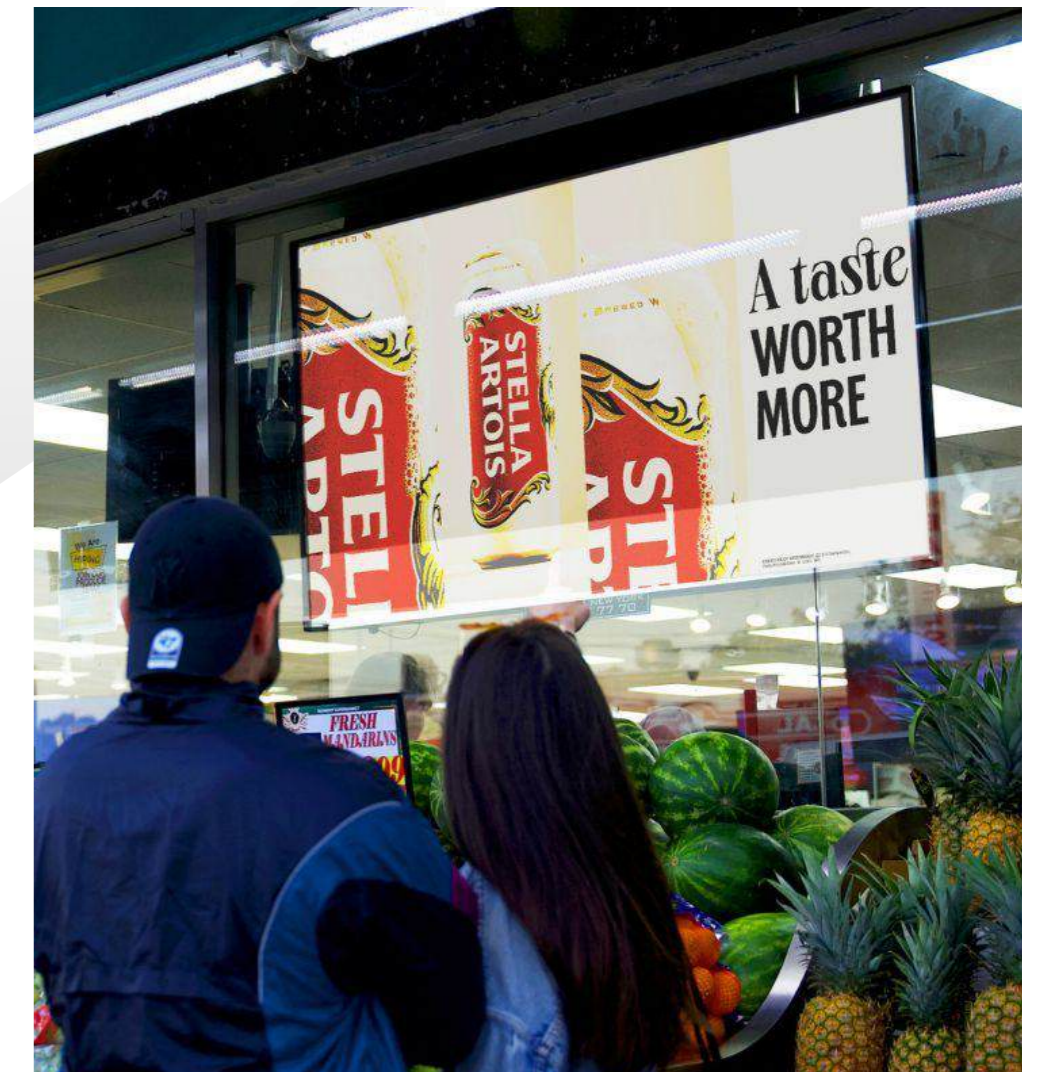

QUEENS

Digital Network Located in Supermarkets, Grocery Stores, Restaurants, Beauty Salons and Medical Offices

📍 Rego Park, Forest Hills, Kew Gardens