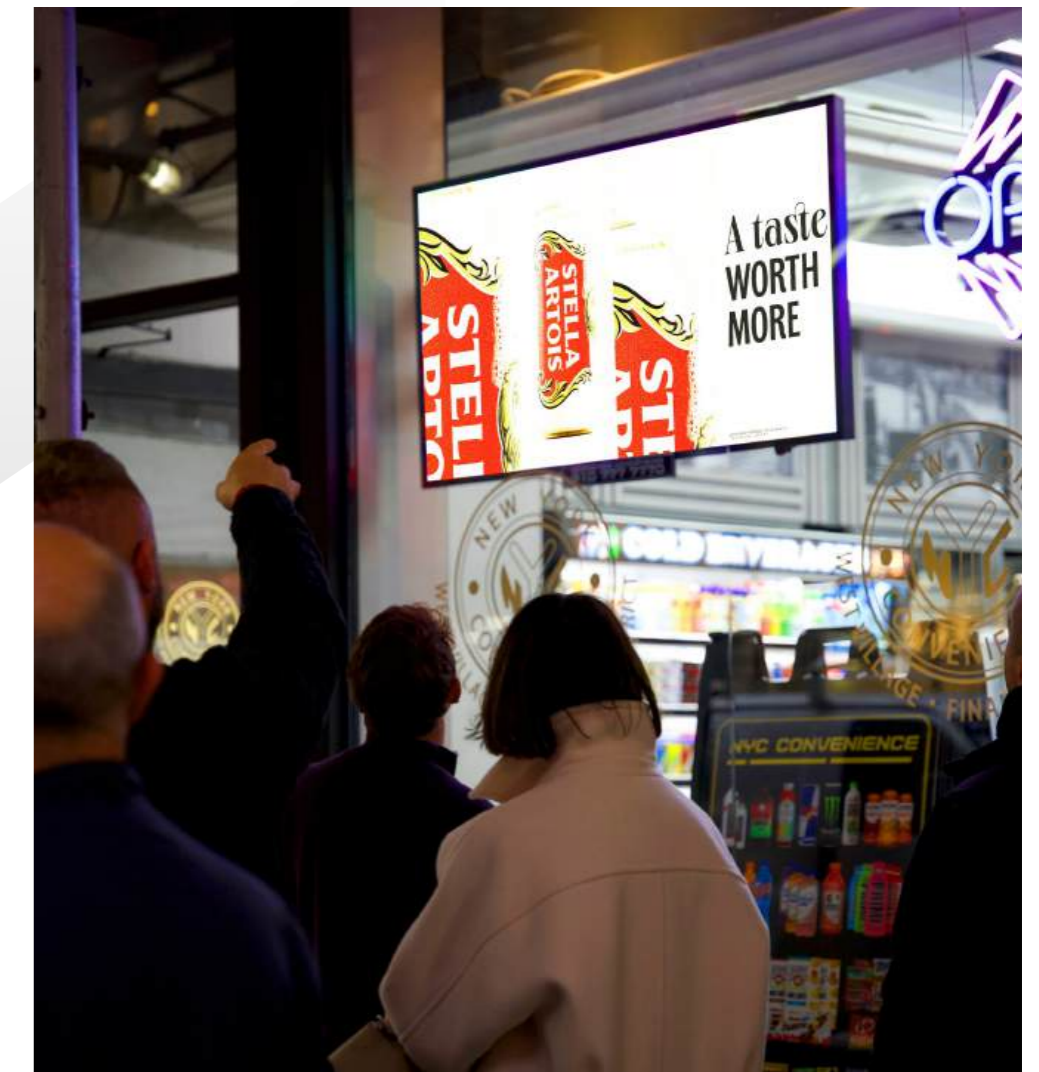

PHILADELPHIA

Digital Network Located in Supermarkets, Grocery Stores, Restaurants and Beauty Salons

📍 Northeast Philadelphia