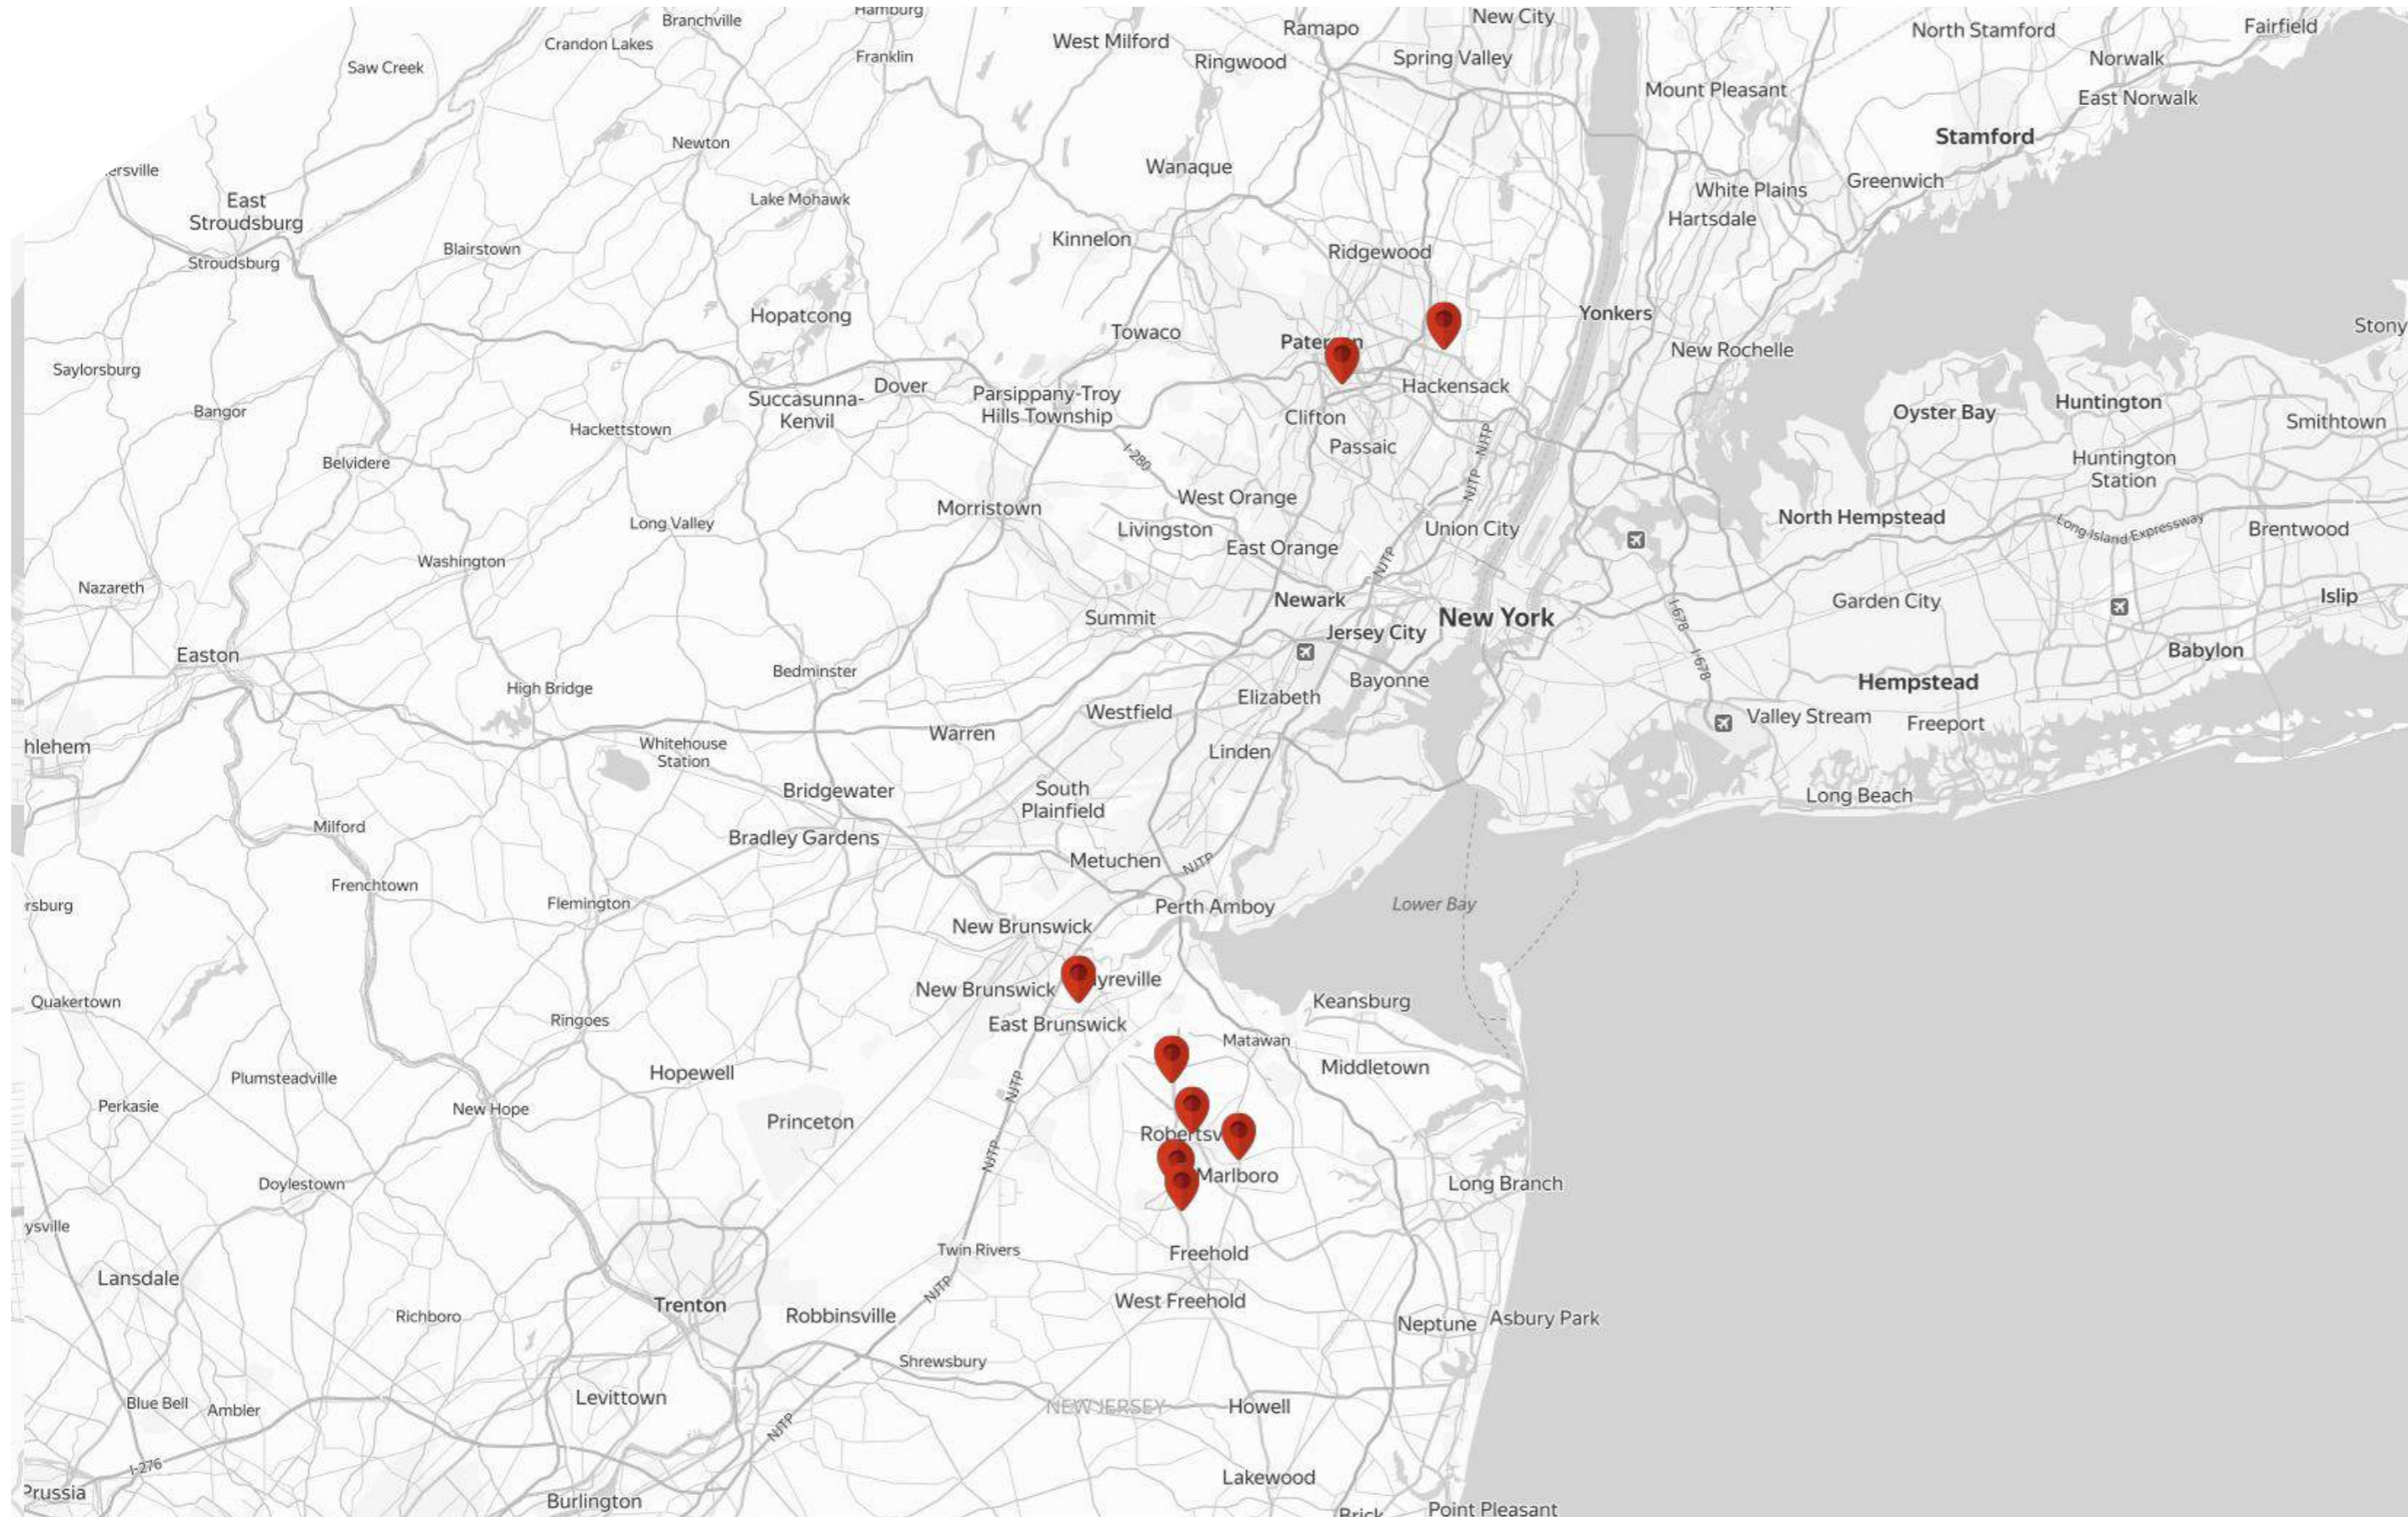

📍 Rego Park, Forest Hills, Kew Gardens

CHICAGO

Digital Network Located in Supermarkets and Grocery Stores

📍 Buffalo Grove, Des Plaines, McHenry, Hanover Park, Barrington, Carol Stream, Ukrainian Village, Mundelein