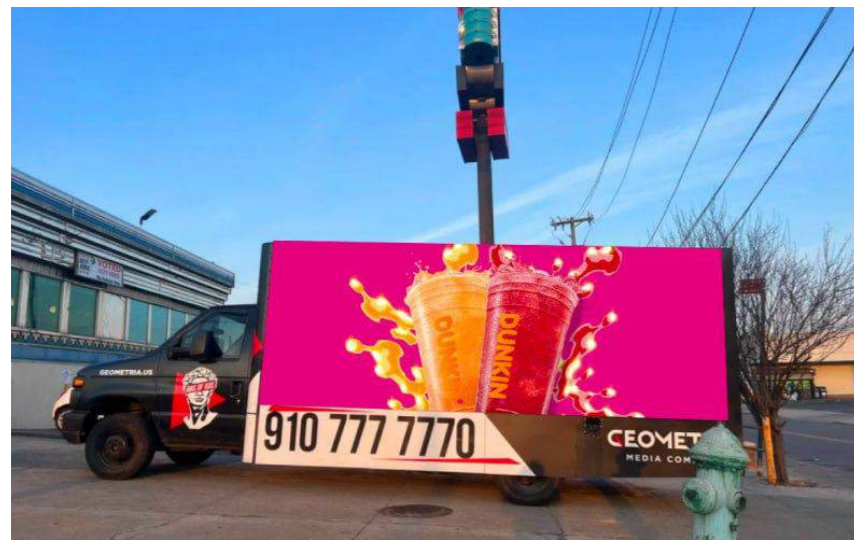

LED BILLBOARDS NETWORK

Prime Large-Size LED Screens in Brooklyn and Manhattan: High-Visibility, Dynamic Advertising to Captivate Urban Audiences

📍 Brooklyn, Manhattan

THE PRICE IS FOR ANY ONE LOCATION

2939 Cropsy Ave, Brooklyn,
NY 11214