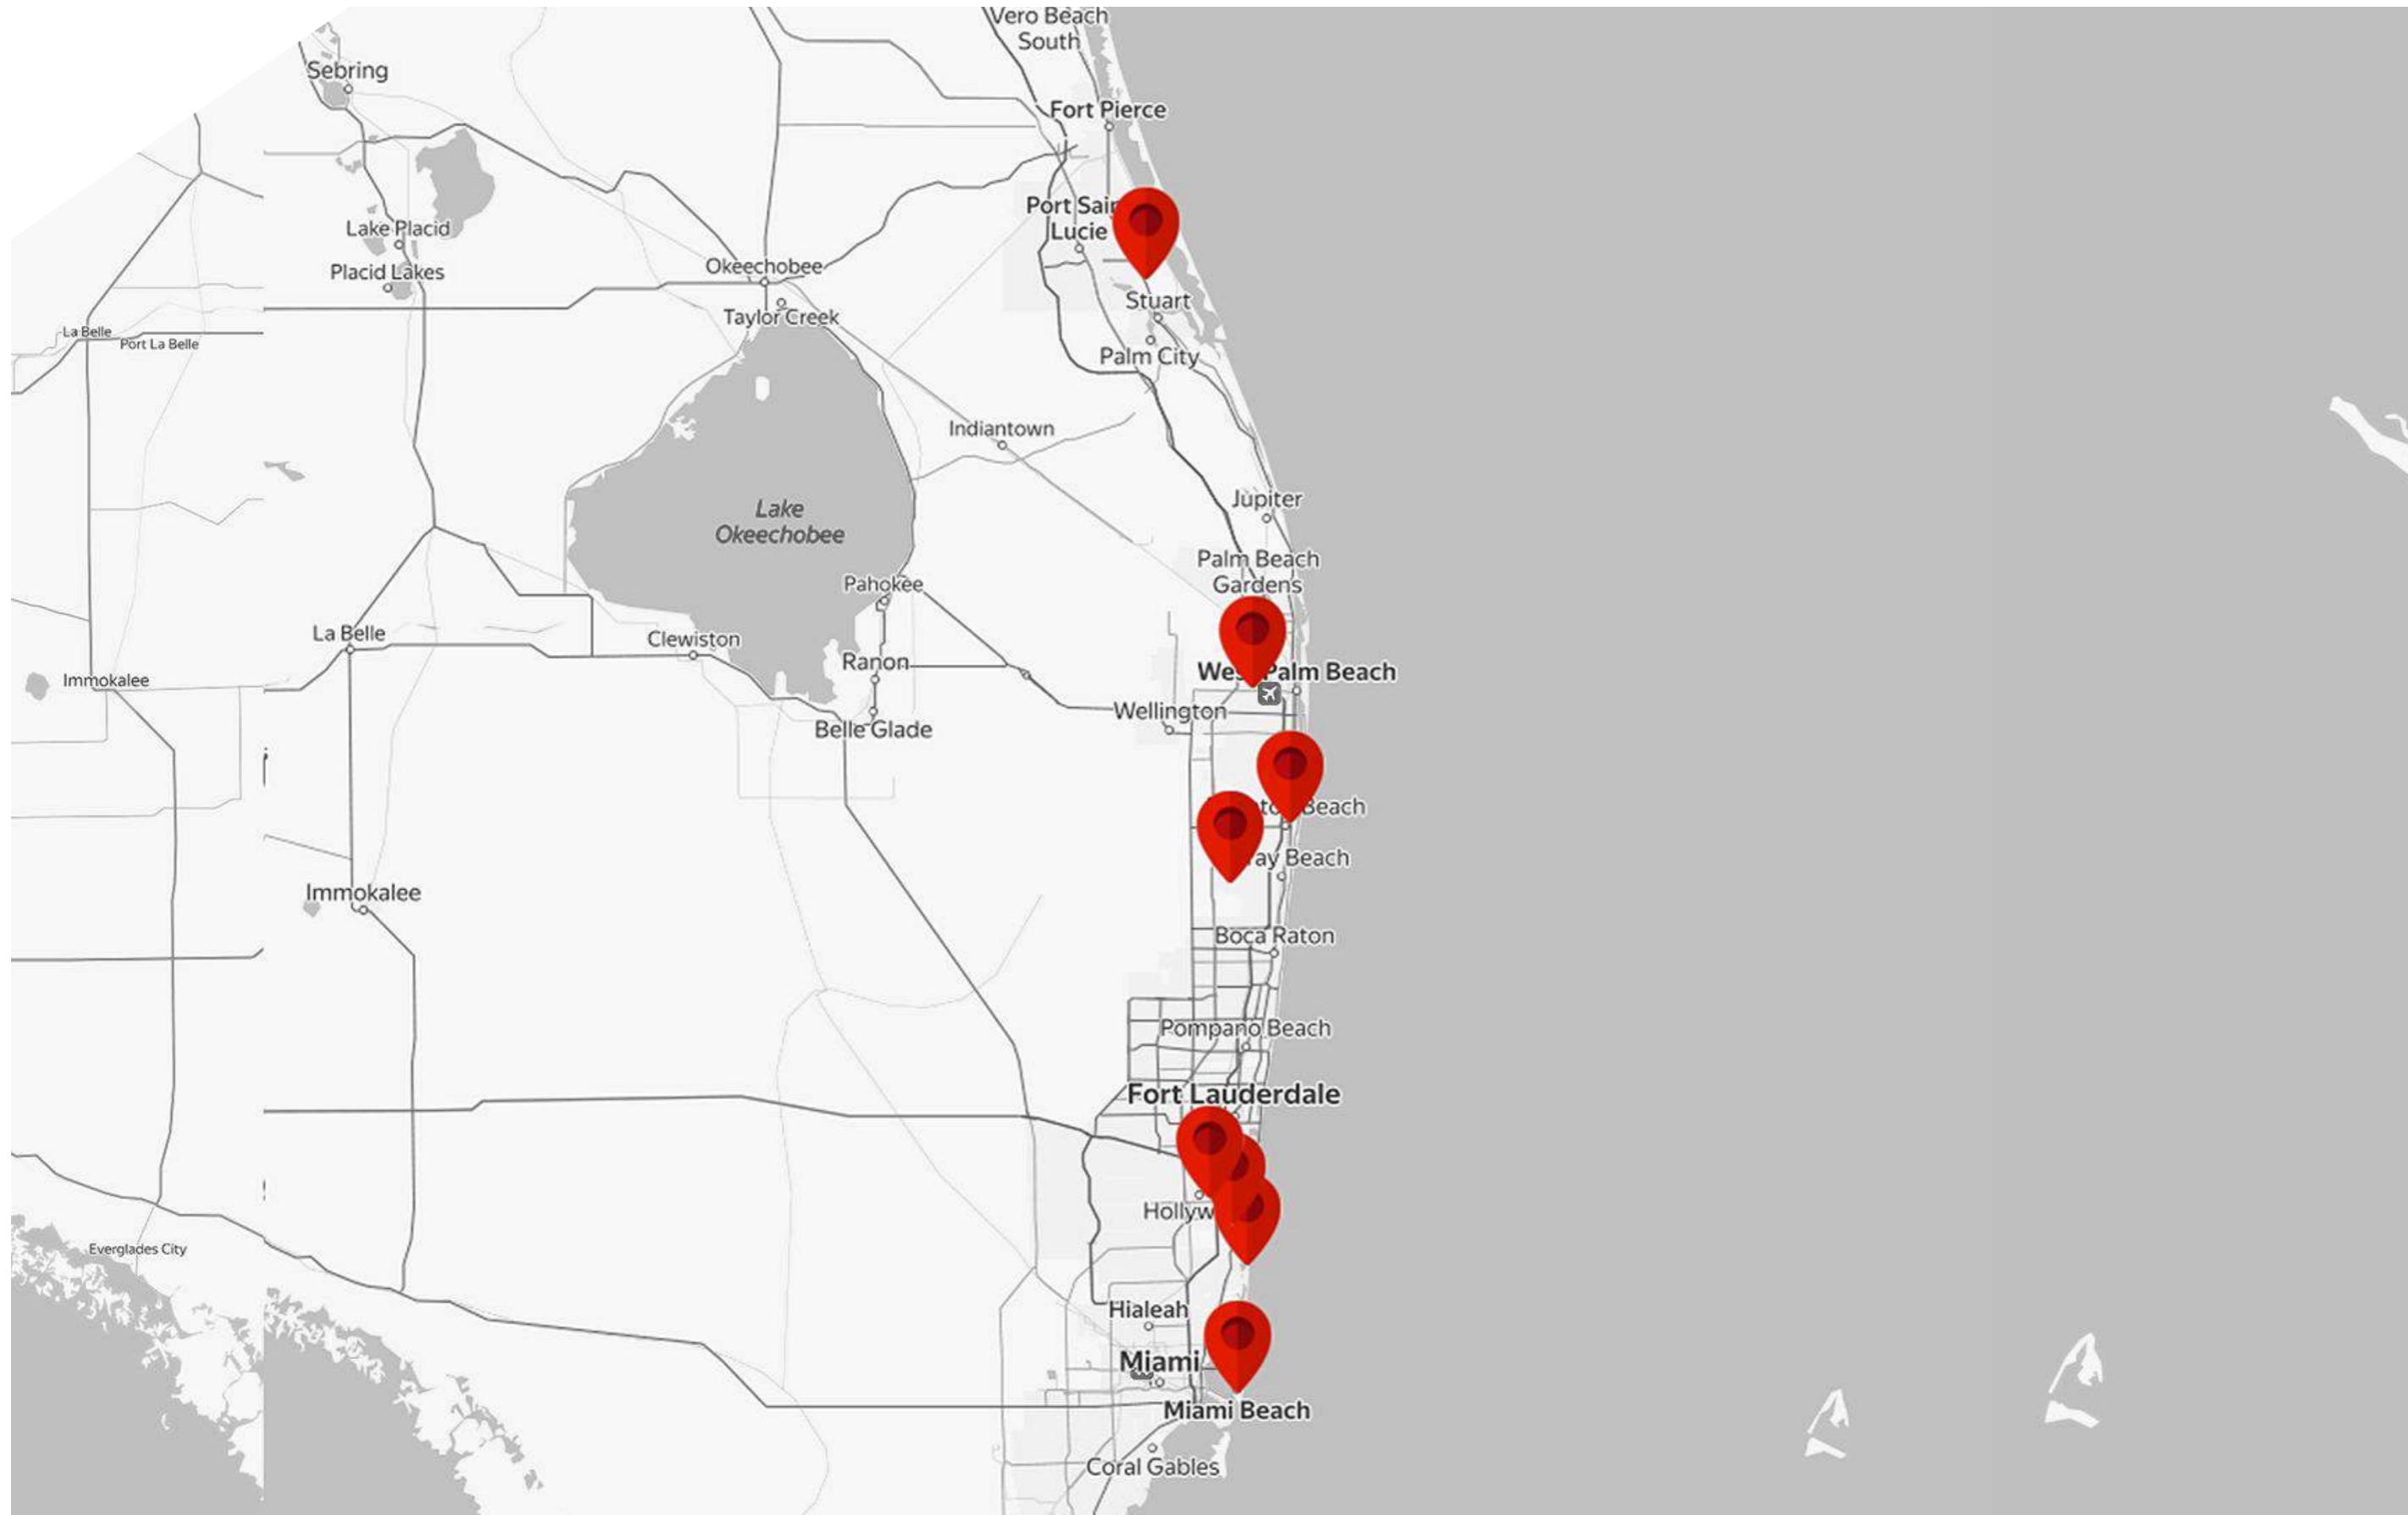

Digital Network Located in Supermarkets, Grocery Stores, Beauty Salons and Restaurants

📍 Miami, Sunny Isles, Hollywood, West Palm Beach, Boca Raton

LED TRUCKS

New York, Chicago, Philadelphia, Miami, New Jersey